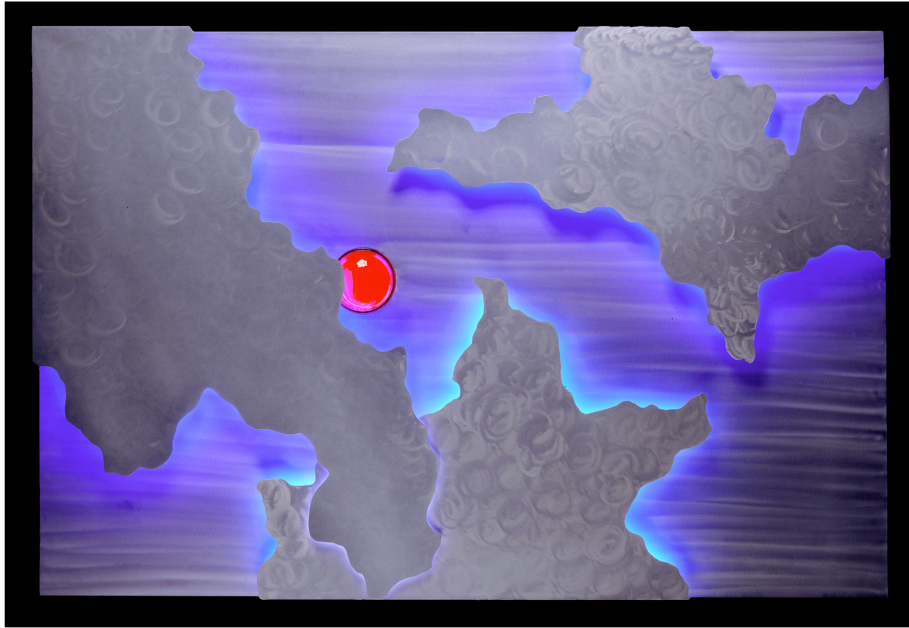

EHLENBERGER

Clouds I

72" x 48" x 6"

Clouds II

36" x 18" x 6"

Clouds III

36" x 18" x 6"

CLOUDS SERIES

translucent-painted aluminum, neon, glass lens

Exploring the panoramas of cloudscapes, this meditative series interprets the luminosity associated with evening skies and lightning storms within complex thunderhead formations.