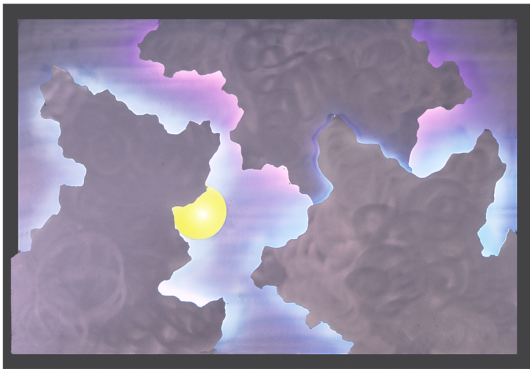

EHLENBERGER

Clouds I

72" x 48" x 6"

Clouds II

36" x 18" x 6"

Clouds III

36" x 18" x 6"

CLOUDS SERIES

translucent-painted aluminum, neon, glass lens

Exploring the panoramas of cloudscapes, this meditative series interprets the luminosity associated with evening skies and lightning storms within complex thunderhead formations.