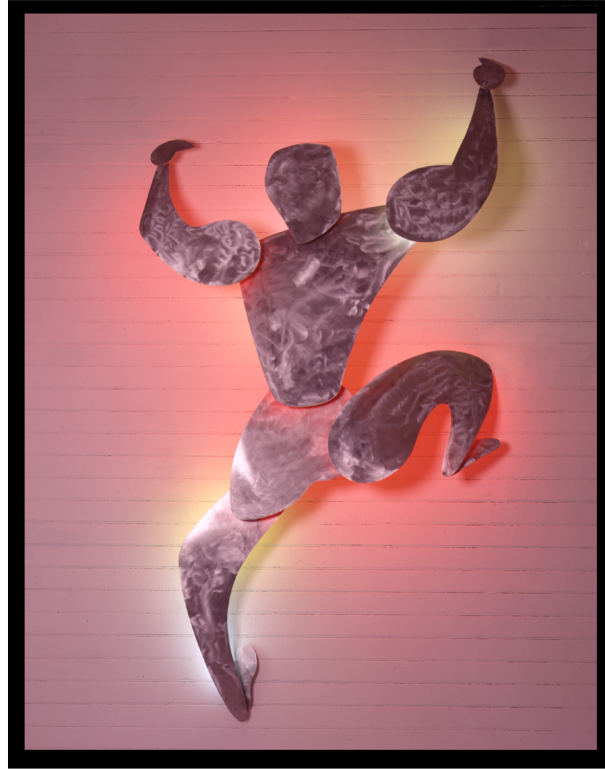

EHLENBERGER

Sister II

69" x 29" x 5"

Climber

99" x 60" x 15"

Woman III

70" x 56" x 8"

FIGURATIVE WORKS aluminum and neon

Influenced by Matisse as well as the stylized forms of 1950's art, Ehlenberger's figurative works are characterized by graceful curves of brushed aluminum enhanced by the subtle flush of luminous colors. With stories of their own, these highly personal, life-size luminous sculptures define a new, unique and recognizable style.