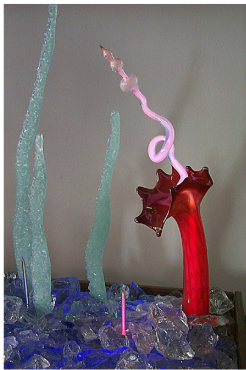

## EHLENBERGER

Venusian Swamp Garden I

### VENUSIAN SWAMP GARDEN SERIES

oak pedestal, cast and blown glass, neon  
36" x 18" height varies: 30"-48"

The "Venusian Swamp Gardens" continue a series of sculptures which engage the viewer in fantasy renditions of life on Venus. As independent dioramas, the "Swamp Gardens" incorporate many interchangeable elements to build a microcosm of a luminous Venusian swamp environment.

The pedestal base is made of hand-worked oak with an underlit plexiglas foundation for the neon and glass. There are multiple housings to hold the glass and neon "Swamp Flowers," cast glass "Swamp Grass" and neon "buds," allowing for many different configurations for the garden. The pedestals, available in different sizes, are designed to join together with other pedestals thus allowing for multiple garden configurations of various sizes and shapes.