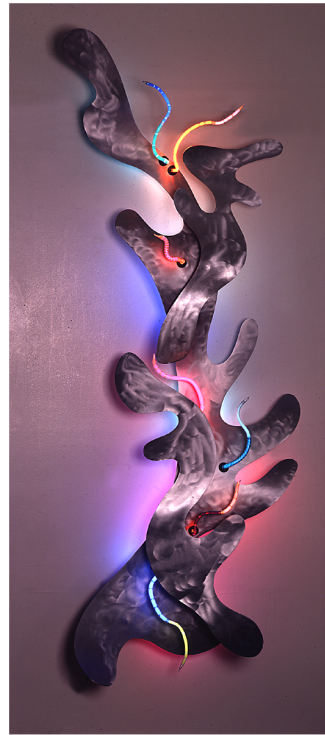

## EHLENBERGER

91" x 36" x 12"

**Blossoming Skyward**

80" x 29" x 12"

**Thoughts Ascending**

28" x 22" x 10"

**First Scent of Spring**

38" x 31" x 7"

**Voices in the Meadow**

28" x 28" x 36"

**Flora VI**

## VENUSIAN WALL FLORA SERIES

aluminum, neon

Like the "Venusian Flora Series," these wall-mounted works continue the exploration of the artist's "Venusian World" of fantasy luminous vegetation. The neon tubes are wireless and easily removeable and interchangeable.