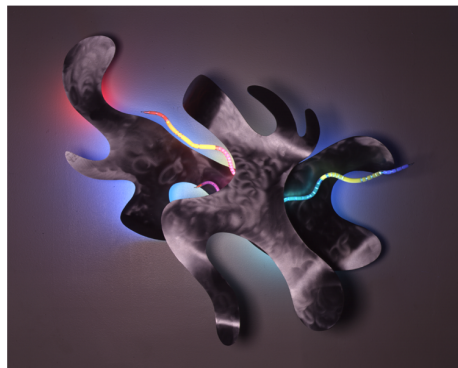

## EHLENBERGER

91" x 36" x 12"

**Blossoming Skyward**

80" x 29" x 12"

**Thoughts Ascending**

28" x 22" x 10"

**First Scent of Spring**

38" x 31" x 7"

**Voices in the Meadow**

28" x 28" x 36"

**Flora VI**

## VENUSIAN WALL FLORA SERIES

aluminum, neon

Like the "Venusian Flora Series," these wall-mounted works continue the exploration of the artist's "Venusian World" of fantasy luminous vegetation. The neon tubes are wireless and easily removeable and interchangeable.